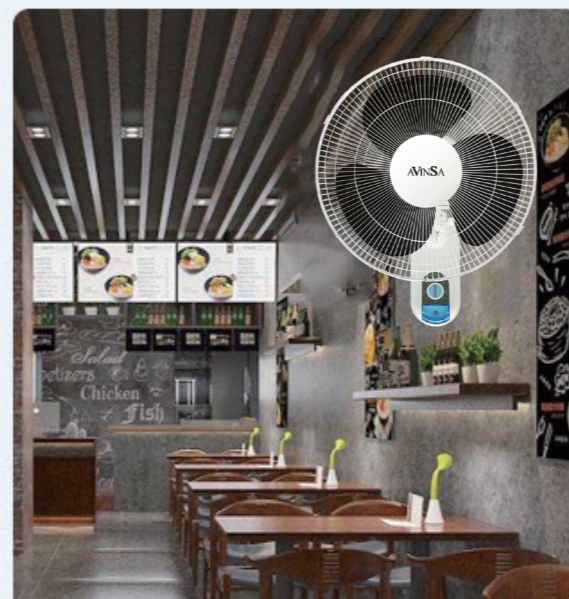

AVINSA

ELECTRIC PRODUCT CATALOG

AVINSA

16" ORBIT FAN WITH METAL BLADE

3 SPEED

High quality
motor

360°
air supply

Quiet design

Metal blade

MODEL	AS-OB011	SIZE	400mm/16inch
VOLTAGE	220V/50Hz	WATTS	50W
COLOUR	WHITE&GREEN	BLADE	METAL

16" WALL FAN WITH PLASTIC BLADE

Home

Office

Store

Factory

MODEL	AS-WF012	SIZE	400mm/16inch
VOLTAGE	220V/50Hz	WATTS	50W
COLOUR	WHITE	BLADE	AS

16" WALL FAN WITH METAL BLADE

3 SPEEDS PULL SWITCH

OSCILLATION PULL CORD

THERMAL SAFETY FUSE

MODEL	AS-WF012MB	SIZE	400mm/16inch
VOLTAGE	220V/50Hz	WATTS	50W
COLOUR	WHITE	BLADE	METAL

AVINSA

56 INCH CEILING FAN

AVINSA

-  Three Leaf Silent Air Supply
-  Thickened steel for enhanced durability
-  Double Ball Bearing Motor

SIZE
56 IN

CEILING FAN

5-Speed Fan

Copper Core Motor

Copper Core Motor

Wide-Area Airflow