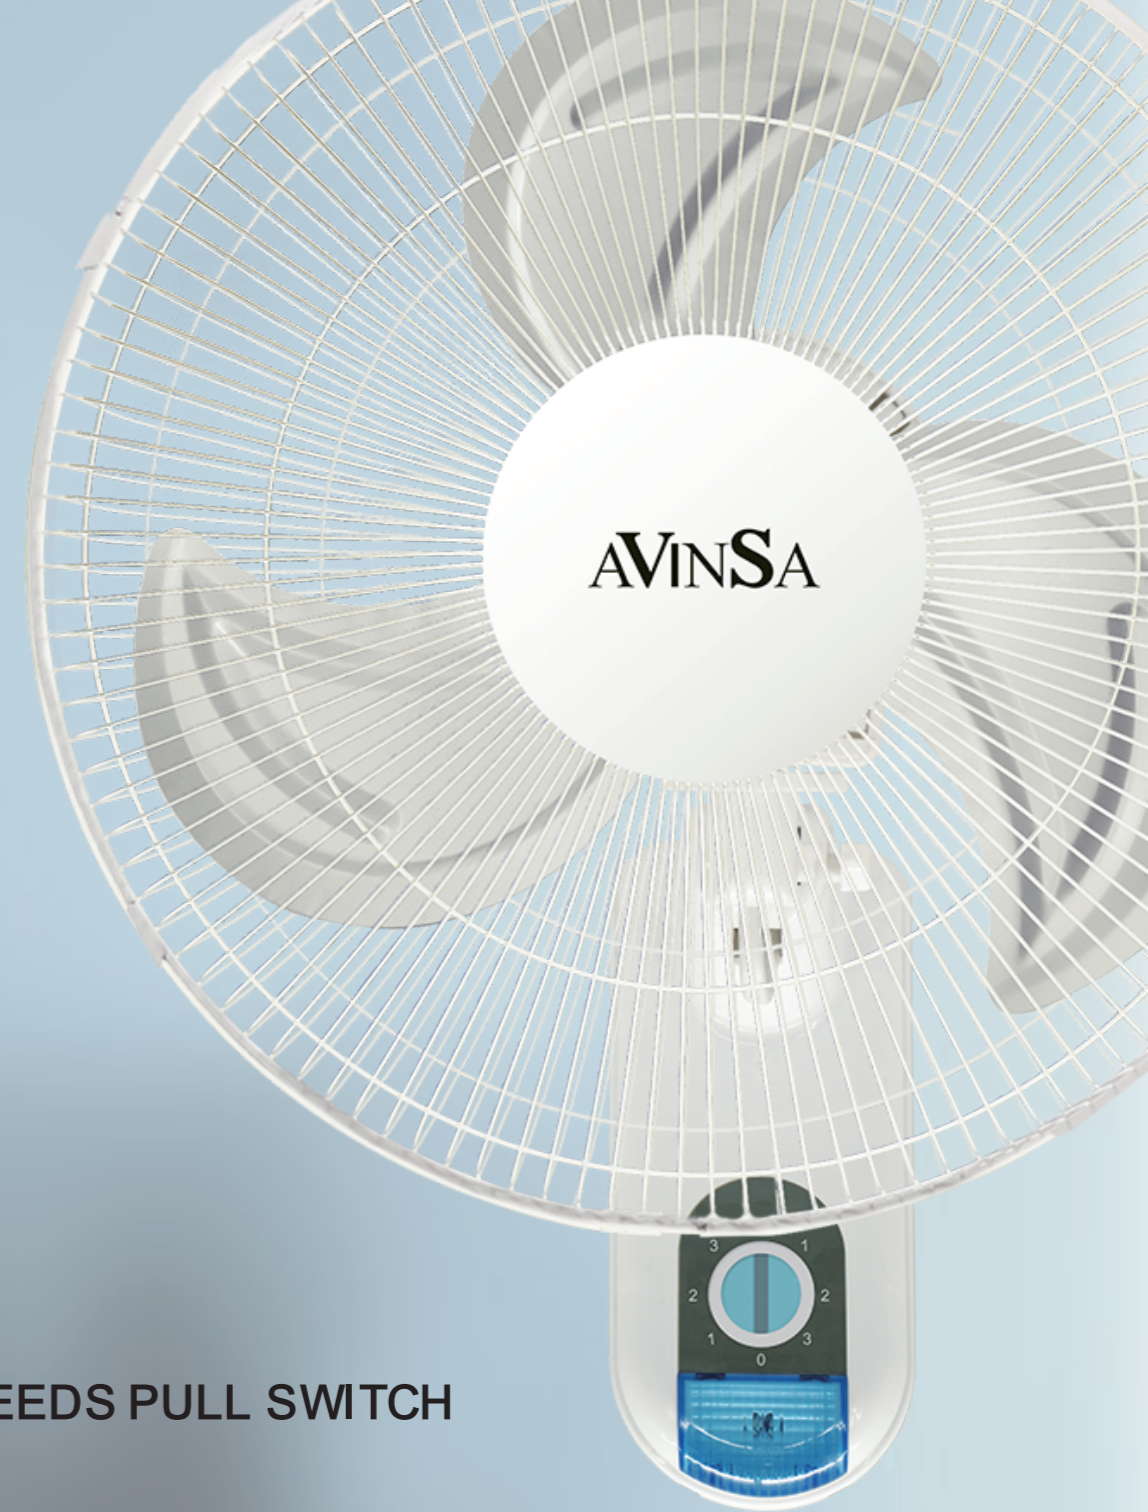

AVINSA

ELECTRIC PRODUCT CATALOG

AVINSA

16" ORBIT FAN WITH METAL BLADE

3 SPEED

High quality
motor

360°
air supply

Quiet design

Metal blade

MODEL	AS-OB011	SIZE	400mm/16inch
VOLTAGE	220V/50Hz	WATTS	50W
COLOUR	WHITE&GREEN	BLADE	METAL

16" WALL FAN WITH PLASTIC BLADE

Home

Office

Store

Factory

MODEL	AS-WF012	SIZE	400mm/16inch
VOLTAGE	220V/50Hz	WATTS	50W
COLOUR	WHITE	BLADE	AS

16" WALL FAN WITH METAL BLADE

3 SPEEDS PULL SWITCH

OSCILLATION PULL CORD

THERMAL SAFETY FUSE

MODEL	AS-WF012MB	SIZE	400mm/16inch
VOLTAGE	220V/50Hz	WATTS	50W
COLOUR	WHITE	BLADE	METAL

AVINSA

56 INCH CEILING FAN

AVINSA

-  Three Leaf Silent Air Supply
-  Thickened steel for enhanced durability
-  Double Ball Bearing Motor

SIZE
56 IN

CEILING FAN

5-Speed Fan

Copper Core Motor

Copper Core Motor

Wide-Area Airflow