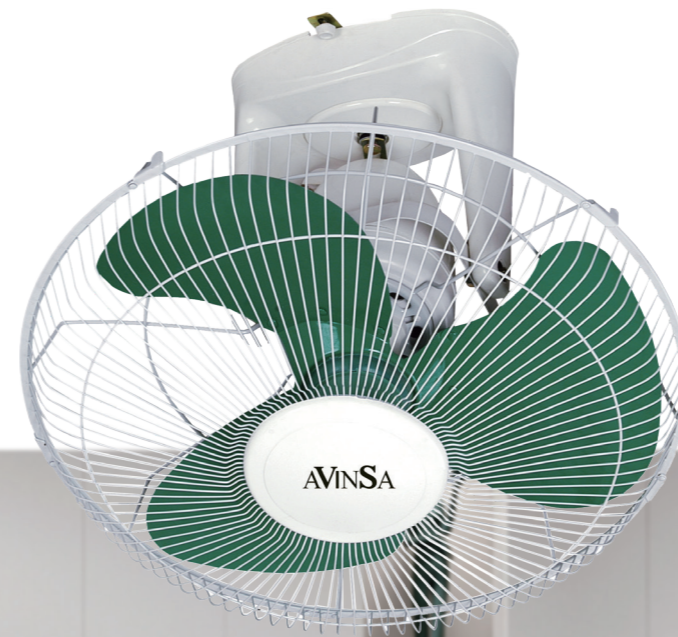

AVINSA

ELECTRIC PRODUCT CATALOG

AVINSA

16" ORBIT FAN WITH METAL BLADE

3 SPEED

High quality
motor

360°
air supply

Quiet design

Metal blade

MODEL	AS-OB011	SIZE	400mm/16inch
VOLTAGE	220V/50Hz	WATTS	50W
COLOUR	WHITE&GREEN	BLADE	METAL

16" WALL FAN WITH PLASTIC BLADE

Home

Office

Store

Factory

MODEL	AS-WF012	SIZE	400mm/16inch
VOLTAGE	220V/50Hz	WATTS	50W
COLOUR	WHITE	BLADE	AS

16" WALL FAN WITH METAL BLADE

3 SPEEDS PULL SWITCH

OSCILLATION PULL CORD

THERMAL SAFETY FUSE

MODEL	AS-WF012MB	SIZE	400mm/16inch
VOLTAGE	220V/50Hz	WATTS	50W
COLOUR	WHITE	BLADE	METAL

AVINSA

56 INCH CEILING FAN

AVINSA

-  Three Leaf Silent Air Supply
-  Thickened steel for enhanced durability
-  Double Ball Bearing Motor

SIZE
56 IN

CEILING FAN

5-Speed Fan

Copper Core Motor

Copper Core Motor

Wide-Area Airflow