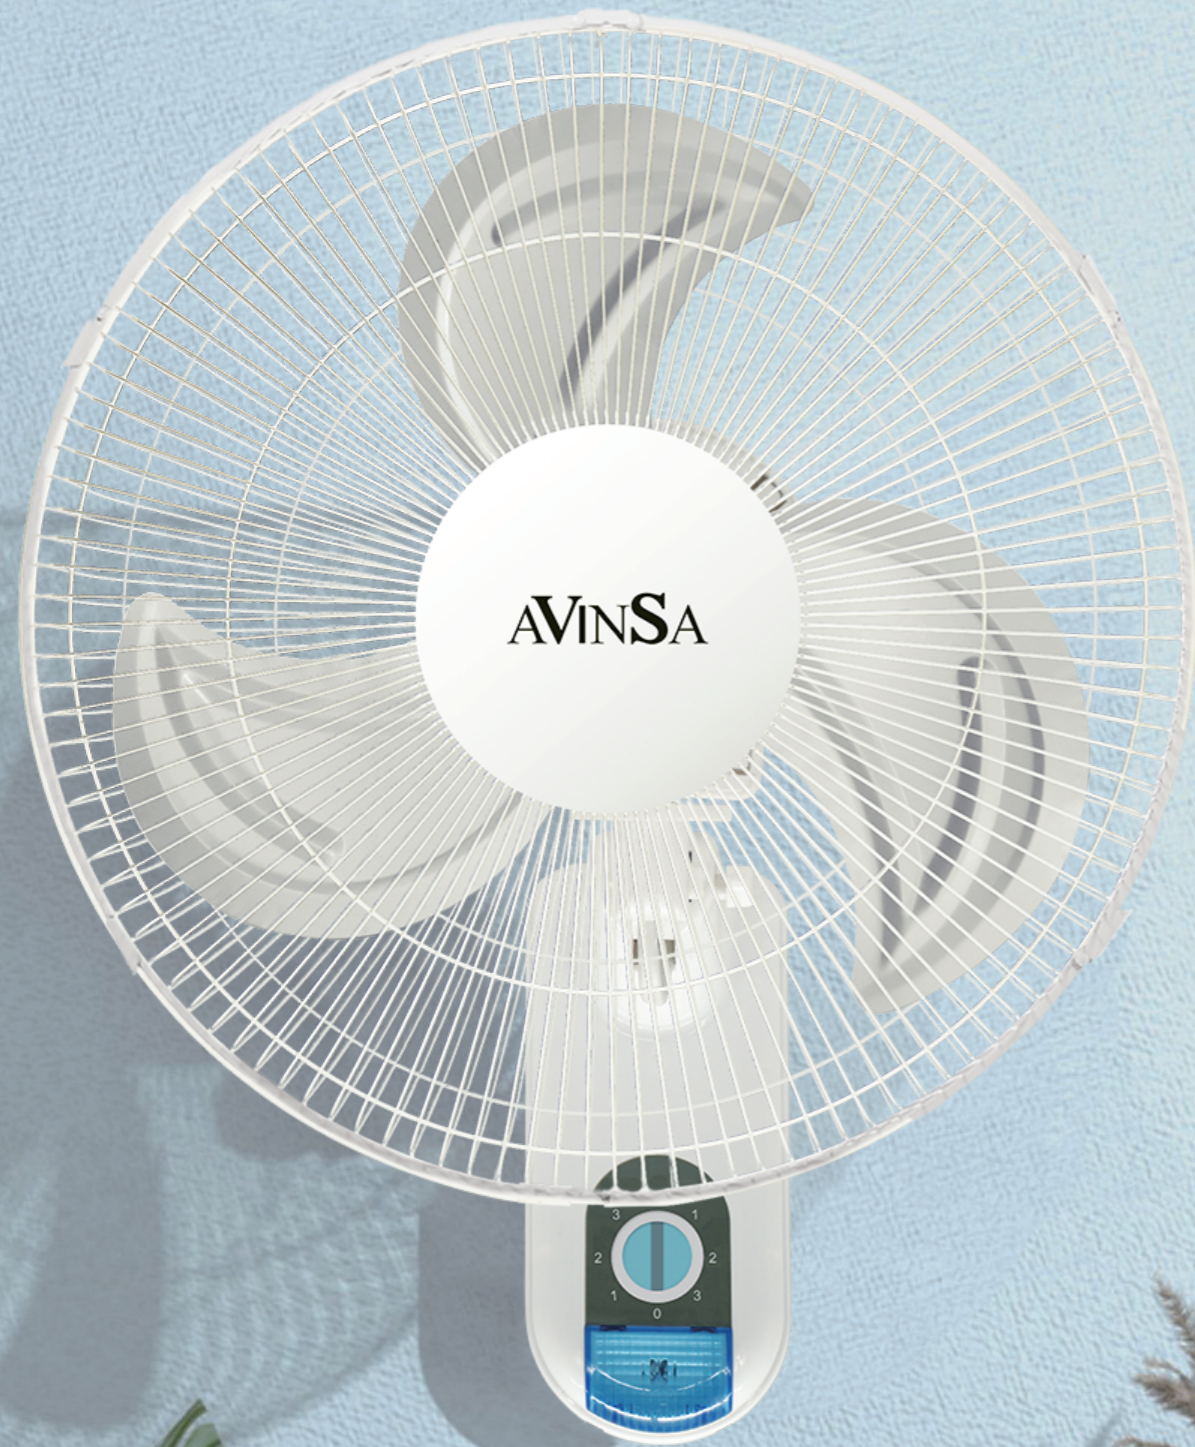

AVINSA

ELECTRIC PRODUCT CATALOG

AVINSA

16" ORBIT FAN WITH METAL BLADE

3 SPEED

High quality
motor

360°
air supply

Quiet design

Metal blade

MODEL	AS-OB011	SIZE	400mm/16inch
VOLTAGE	220V/50Hz	WATTS	50W
COLOUR	WHITE&GREEN	BLADE	METAL

16" WALL FAN WITH PLASTIC BLADE

Home

Office

Store

Factory

MODEL	AS-WF012	SIZE	400mm/16inch
VOLTAGE	220V/50Hz	WATTS	50W
COLOUR	WHITE	BLADE	AS

16" WALL FAN WITH METAL BLADE

3 SPEEDS PULL SWITCH

OSCILLATION PULL CORD

THERMAL SAFETY FUSE

MODEL	AS-WF012MB	SIZE	400mm/16inch
VOLTAGE	220V/50Hz	WATTS	50W
COLOUR	WHITE	BLADE	METAL

AVINSA

56 INCH CEILING FAN

AVINSA

-  Three Leaf Silent Air Supply
-  Thickened steel for enhanced durability
-  Double Ball Bearing Motor

SIZE
56 IN

CEILING FAN

5-Speed Fan

Copper Core Motor

Copper Core Motor

Wide-Area Airflow