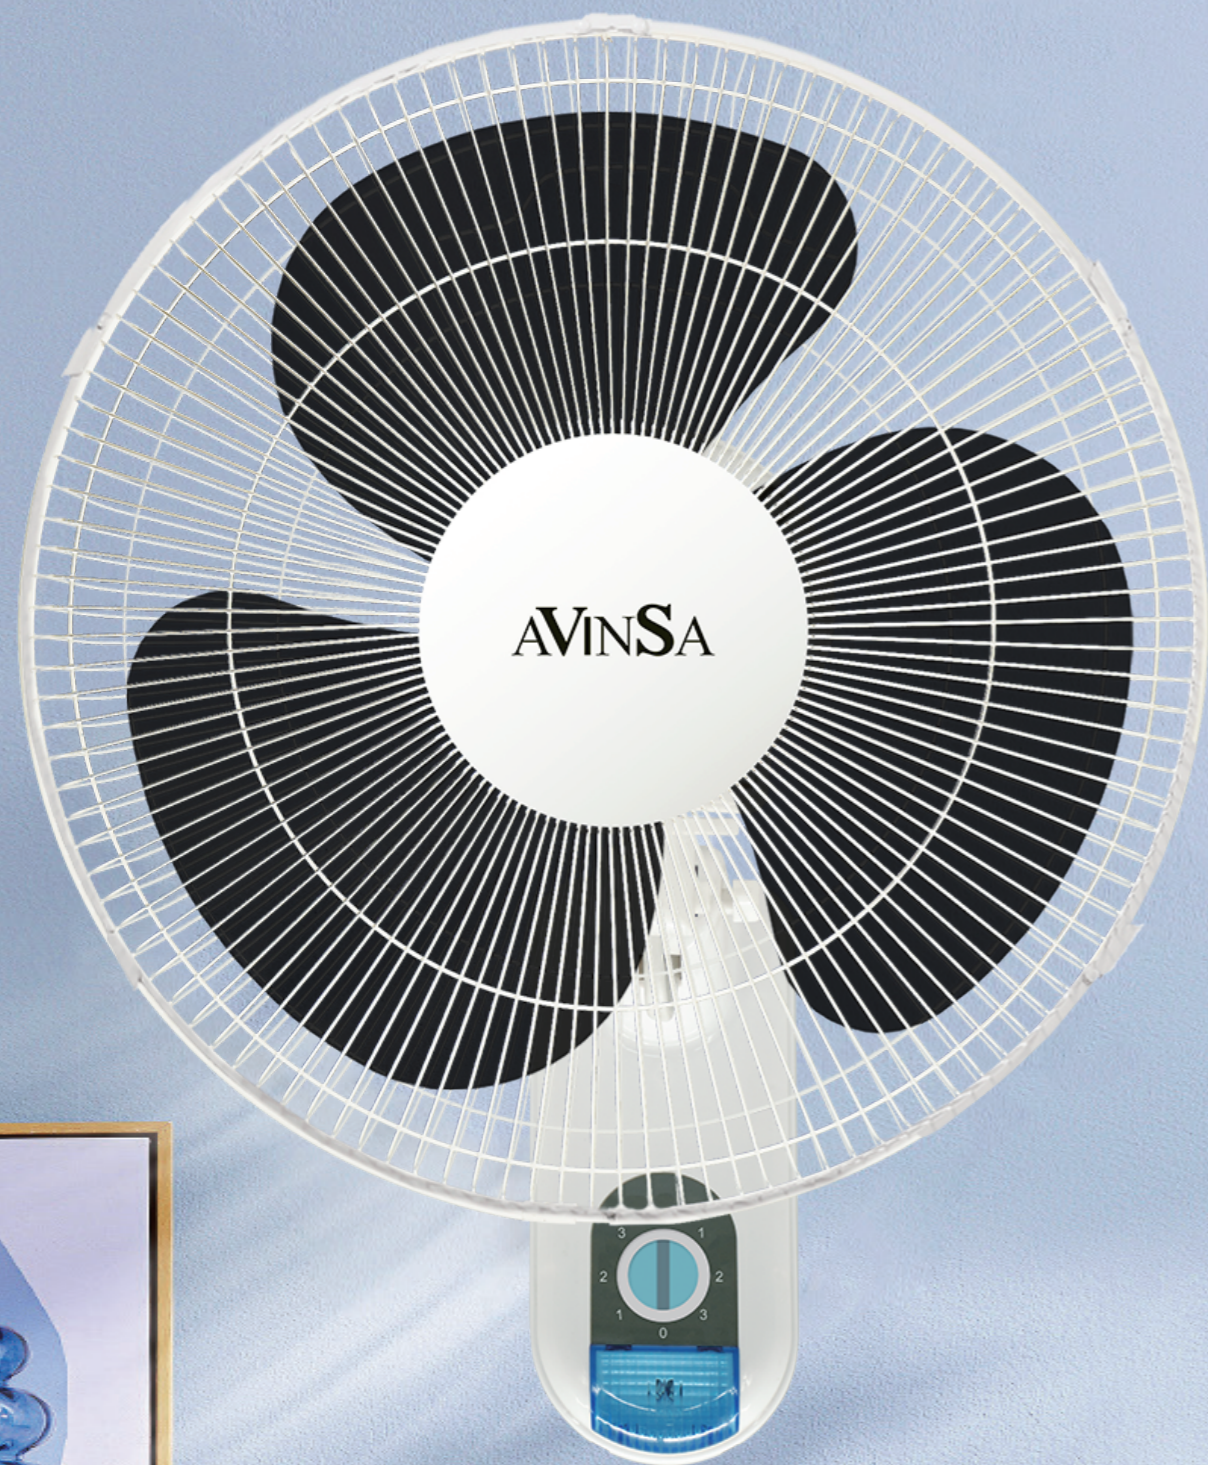

AVINSA

ELECTRIC PRODUCT CATALOG

AVINSA

16" ORBIT FAN WITH METAL BLADE

3 SPEED

High quality
motor

360°
air supply

Quiet design

Metal blade

MODEL	AS-OB011	SIZE	400mm/16inch
VOLTAGE	220V/50Hz	WATTS	50W
COLOUR	WHITE&GREEN	BLADE	METAL

16" WALL FAN WITH PLASTIC BLADE

Home

Office

Store

Factory

MODEL	AS-WF012	SIZE	400mm/16inch
VOLTAGE	220V/50Hz	WATTS	50W
COLOUR	WHITE	BLADE	AS

16" WALL FAN WITH METAL BLADE

3 SPEEDS PULL SWITCH

OSCILLATION PULL CORD

THERMAL SAFETY FUSE

MODEL	AS-WF012MB	SIZE	400mm/16inch
VOLTAGE	220V/50Hz	WATTS	50W
COLOUR	WHITE	BLADE	METAL

AVINSA

56 INCH CEILING FAN

AVINSA

-  Three Leaf Silent Air Supply
-  Thickened steel for enhanced durability
-  Double Ball Bearing Motor

SIZE
56 IN

CEILING FAN

5-Speed Fan

Copper Core Motor

Copper Core Motor

Wide-Area Airflow